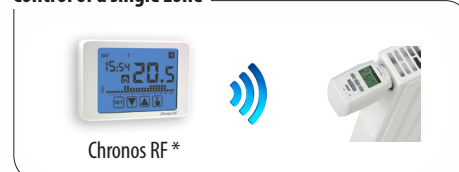

Control of a single zone

* The control device may be either a Mithos RF, a Chronos RF or a Thalos RF.

Code	Model	Description	Colour	Power Supply
VE741500	ThermoPro RF	Weekly radiofrequency chronothermostats for radiators	White	Battery